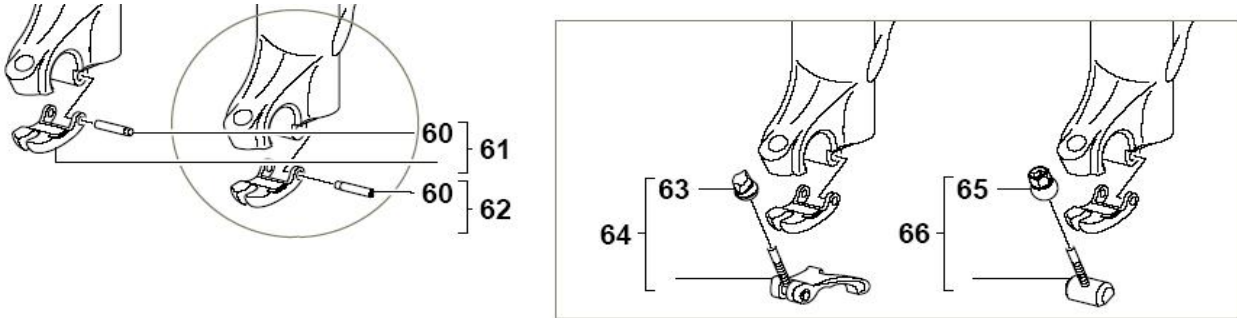

QR20 parts

2003/04 QR20 PARTS		REF	ssp
710024	2003 QR20 LEVER	64	£18.95
710025/C	2004 QR20 LEVER	64	£18.95
710026/C	2004 OE QR20 NUT AND BOLT SET	66	£18.95
549066	2003 QR20 NUT	63	£2.95
549071	2004 QR20 NUT	63	£2.95
520333AA	2003 QR20 SCREW	60	£2.95
505082/C	2004 LH QR20 CLAMP AND SCREW	62	£18.95
505081/C	2004 RH QR20 CLAMP AND SCREW	61	£18.95

2001/02 QR20 Parts		REF	ssp
520231	2001 screw	30	£1.00
505057/1>A	2001 clamp	30	£1.00
520232	2002 screw	29	£9.95
505057/1>B	2002 clamp	29	£9.95