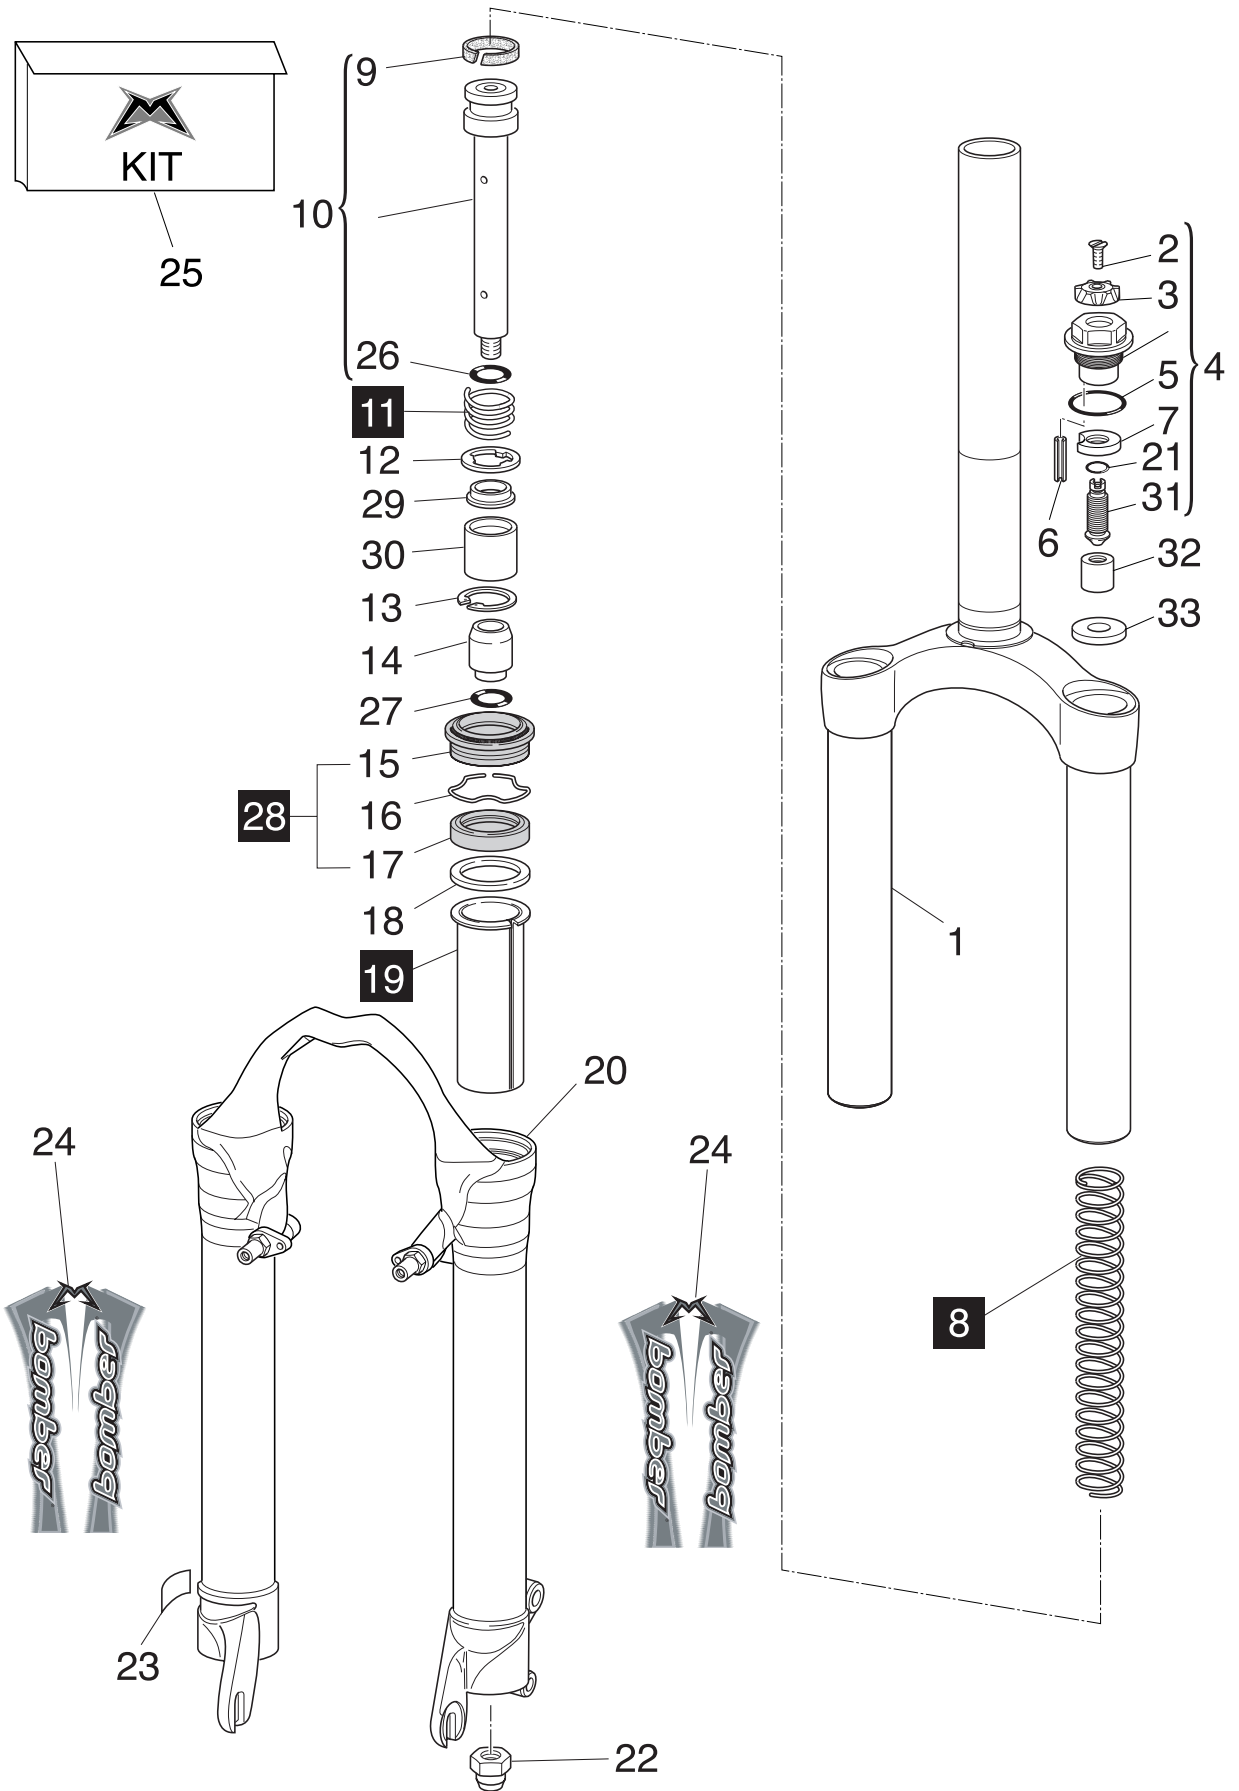

bomber

MARZOCCHI M.Y.2002 Z1Wedge, c.110/130 (with, ex.Pr.)